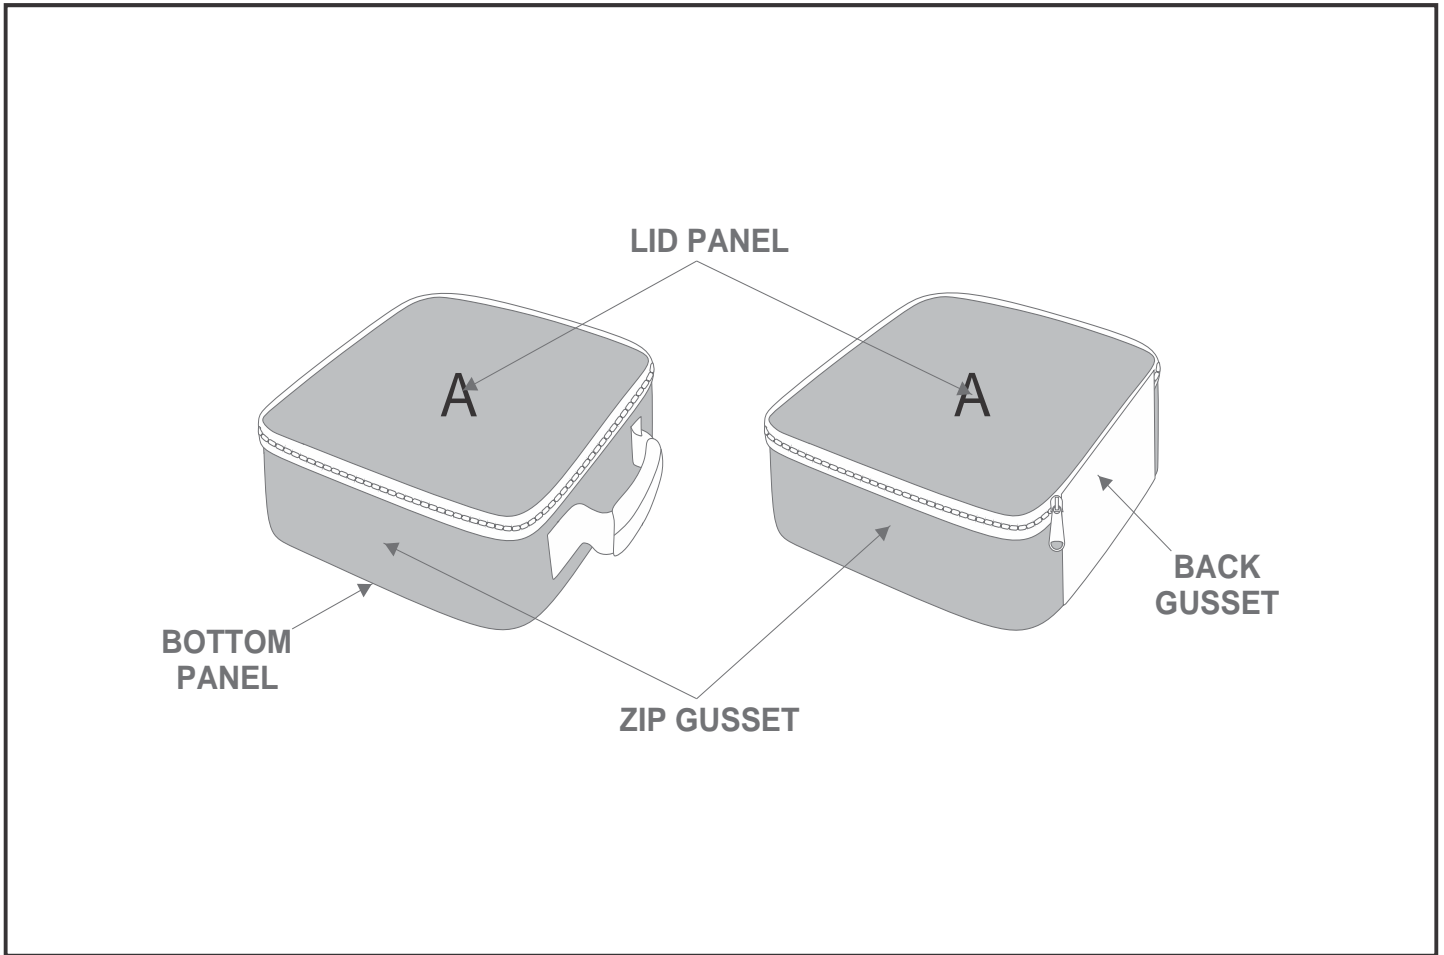

CC-HP-1-G

Hoppla Polar Lunch Cooler

Need to know:

- Includes 1-Position Sublimation (setup fees apply)
- Please Note: We cannot guarantee 100% logo Alignment on all Brandable Panels.

Branding Options:

Position	Branding Method (Branding Code)	No. of Colours	Dimension
A	Custom Sublimation A (CPSUB-A)	Full Colour	868mm wide x 329mm high